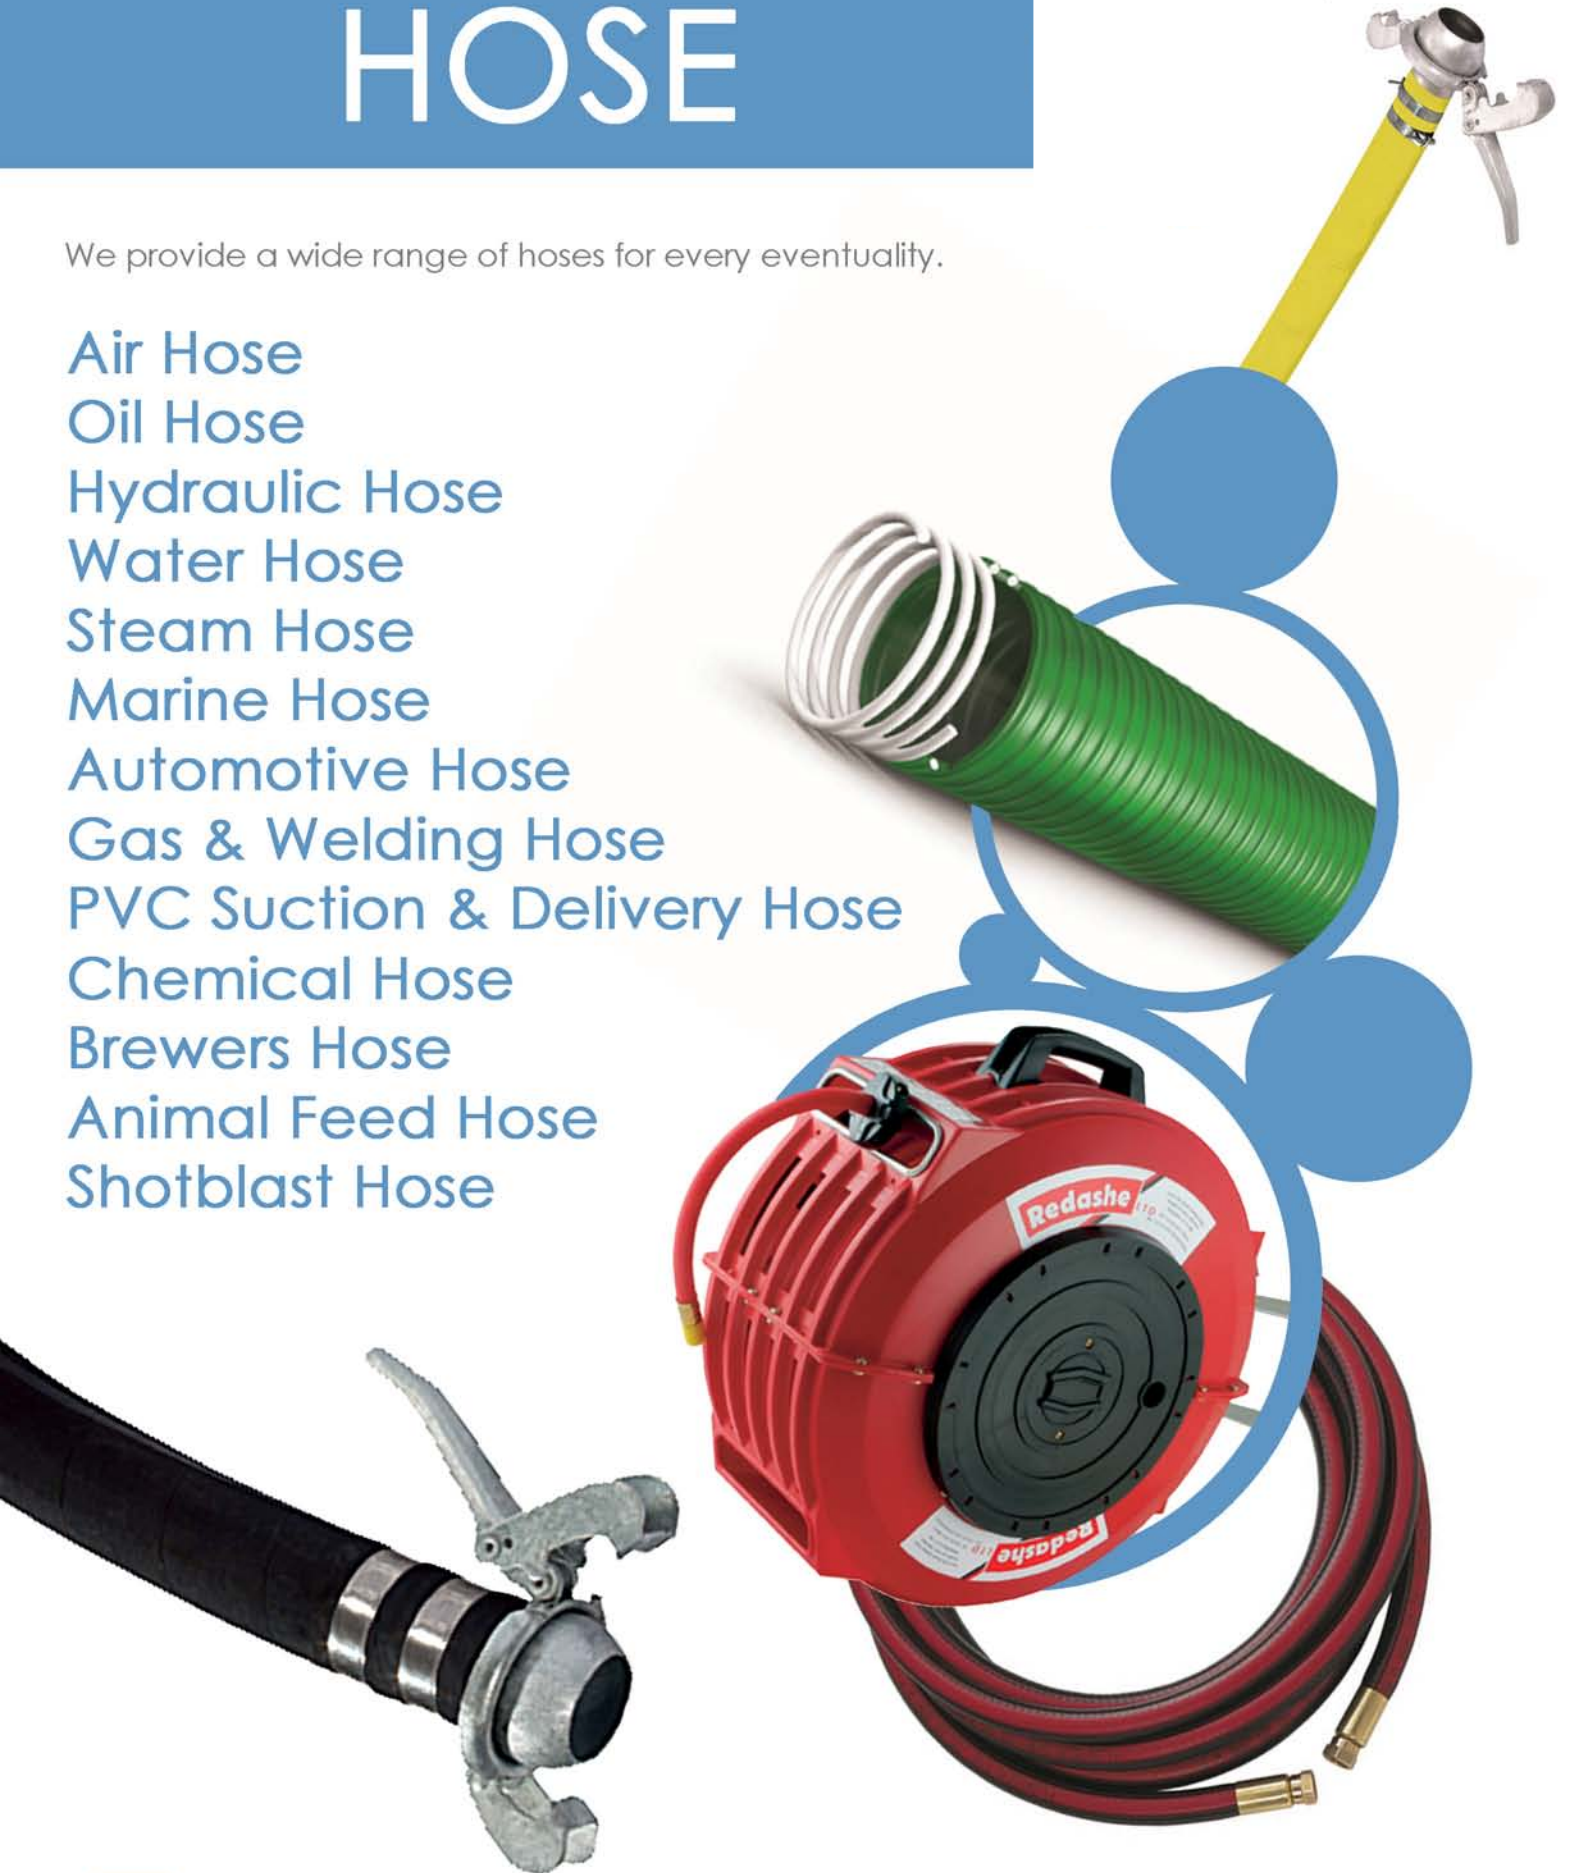

HOSE

We provide a wide range of hoses for every eventuality.

- Air Hose
- Oil Hose
- Hydraulic Hose
- Water Hose
- Steam Hose
- Marine Hose
- Automotive Hose
- Gas & Welding Hose
- PVC Suction & Delivery Hose
- Chemical Hose
- Brewers Hose
- Animal Feed Hose
- Shotblast Hose